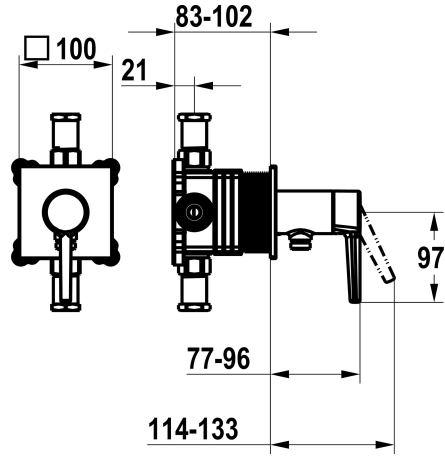

KWC MANA

Trim kit, with safety device DIN EN 1717 – Lever mixer – Shower

Modell-Linie: MANA | 21.554.550.000

Showers | Manual shower

KWC-No.

125603

chromeline, trim kit, with safety device DIN EN 1717

NEW

* Trim kit with function unit KWC HOMEBOX

* Outflow with integrated hose connection

* KWC cartridge M 35-S HF

- with ceramic discs

- flow rate and temperature continuously variable

* Scope of delivery:

- Lever mixer unit with integrated hose connection

- Fastening of the cover plate without screws

* To be ordered separately:

- Unit for concealed installation KWC HOMEBOX Lever mixer 1

Consumers 39.006.251.931

Technical Data

Diameter
Handling
Color code
Installation_type
Faucet_typ
Concealed_unit
material

100 x 100
front lever
chrome
Wall mounted
Lever mixer
Trim kit, with vacuum breaker
Brass

Spare Parts

Cartridge M 35-S HF

537602

Z.537.602