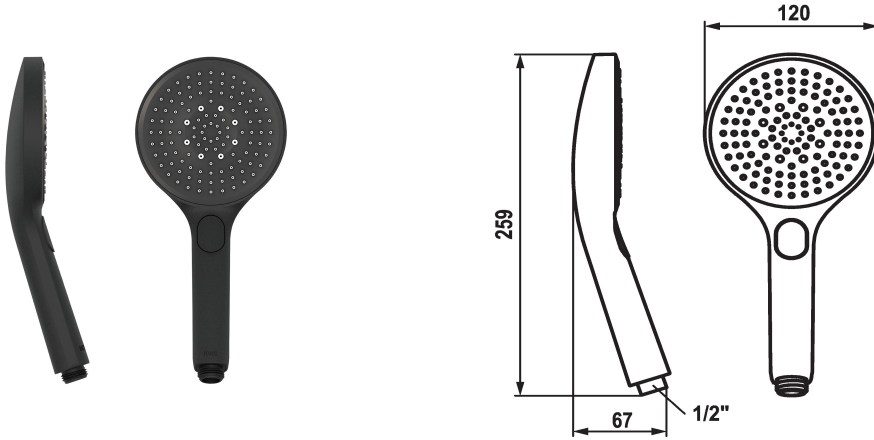

## KWC CHOICE -G Handshower

Modell-Linie: CHOICE | 26.000.125.176  
Showers | Hand showers

### KWC-No.

**125607**  
chrome

**125608**  
matt black

**360003805**  
brushed steel

### Color code

chrome

matt black

brushed steel

NEW

\* Hand shower KWC CHOICE -G  
\* TouchProtect - anti-scald protection thanks to the "double skin" principle

\* Cleaning-friendly faceplate  
\* Connecting thread 1/2"

### Technical Data

Flow rate

11 l/min (3 bar)

Connection

G 1/2"

Color code

matt black

Faucet\_typ