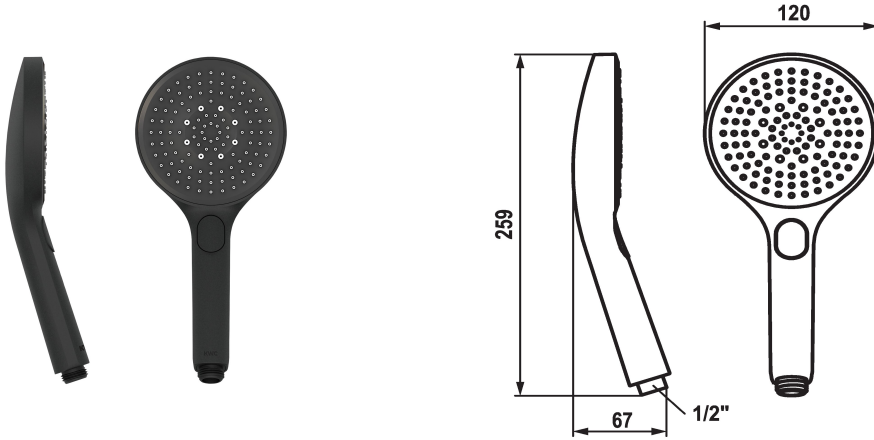

KWC CHOICE -G Handshower

Modell-Linie: CHOICE | 26.000.125.176
Showers | Hand showers

KWC-No.

125607
chrome

125608
matt black

3600003805
brushed steel

Color code

chromeline

matt black

brushed steel

NEW

* Hand shower KWC CHOICE -G
* TouchProtect - anti-scald protection thanks to the "double skin" principle

* Cleaning-friendly faceplate
* Connecting thread 1/2"

Technical Data

Flow rate

11 l/min (3 bar)

Connection

G 1/2"

Color code

matt black

Faucet_typ

Pre-assembly unit

Spray type

10

Acoustic group

yes

Energy label

C

material

Plastic