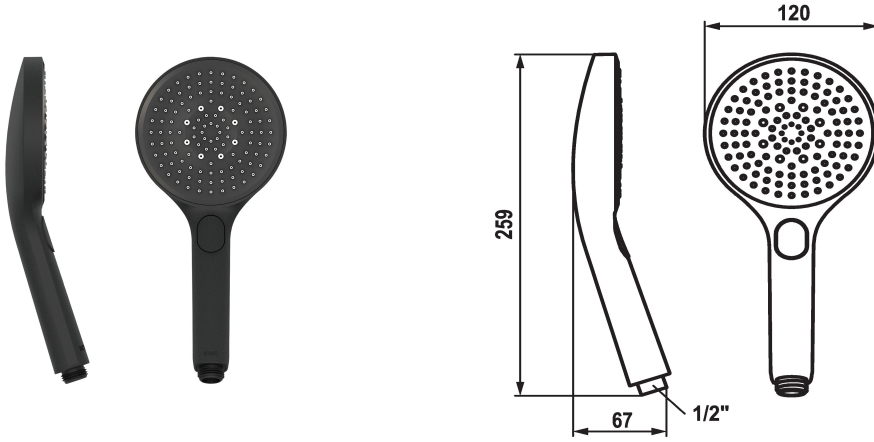

KWC CHOICE -G Handshower

Modell-Linie: CHOICE | 26.000.125.176
Suihkut ja suihkupaneelit | Suihkut ja suihkupaneelit

KWC-No.

125607
chrome

125608
matt black

3600003805
brushed steel

ATT-KWC-FARBCODE

chromeline

matt black

brushed steel

NEW

* Hand shower KWC CHOICE -G
* TouchProtect - anti-scald protection thanks to the "double skin" principle

* Cleaning-friendly faceplate
* Connecting thread 1/2"

Tekniset tiedot

A_Spout_Spray