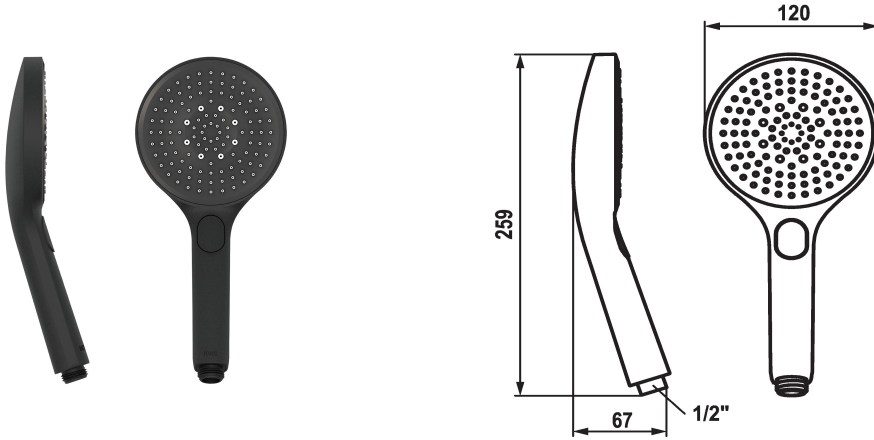

KWC CHOICE -G Handshower

Modell-Linie: CHOICE | 26.000.125.176
Armatura natryskowa | Armatura natryskowa

KWC-No.

125607
chrome

125608
matt black

3600003805
brushed steel

ATT-KWC-FARBCODE

chromeline

matt black

brushed steel

NEW

* Hand shower KWC CHOICE -G
* TouchProtect - anti-scald protection thanks to the "double skin" principle

* Cleaning-friendly faceplate
* Connecting thread 1/2"

Dane techniczne

A_Spout_Spray

Connection

ATT-KWC-FARBCODE

Faucet_typ

ATT-KWC-STRAHLART

G_Acoustic group

EnergyLabelCH

Material

11 l/min (3 bar)