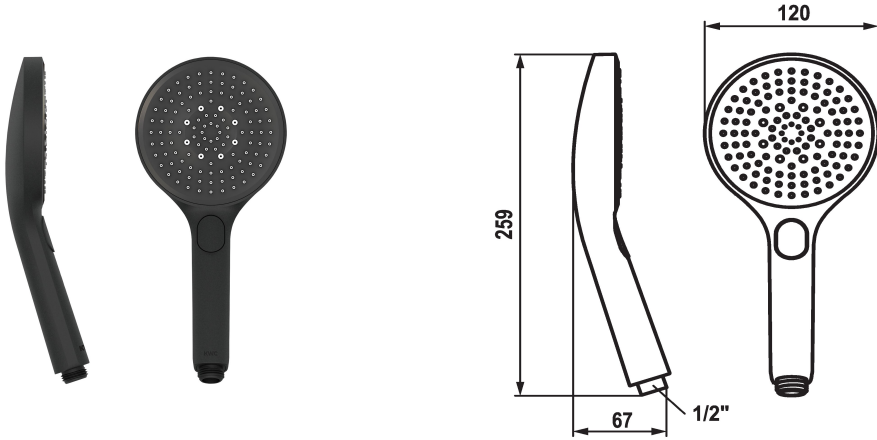

KWC CHOICE -G Handshower

Modell-Linie: CHOICE | 26.000.125.176
Duschar | Duschar

KWC-No.

125607
chrome

125608
matt black

3600003805
brushed steel

ATT-KWC-FARBCODE

chromeline

matt black

brushed steel

NEW

* Hand shower KWC CHOICE -G
* TouchProtect - anti-scald protection thanks to the "double skin" principle

* Cleaning-friendly faceplate
* Connecting thread 1/2"

Technical Data

A_Spout_Spray

Connection

ATT-KWC-FARBCODE

Faucet_typ

ATT-KWC-STRAHLART

G_Acoustic group

EnergyLabelCH

Material

11 l/min (3 bar)