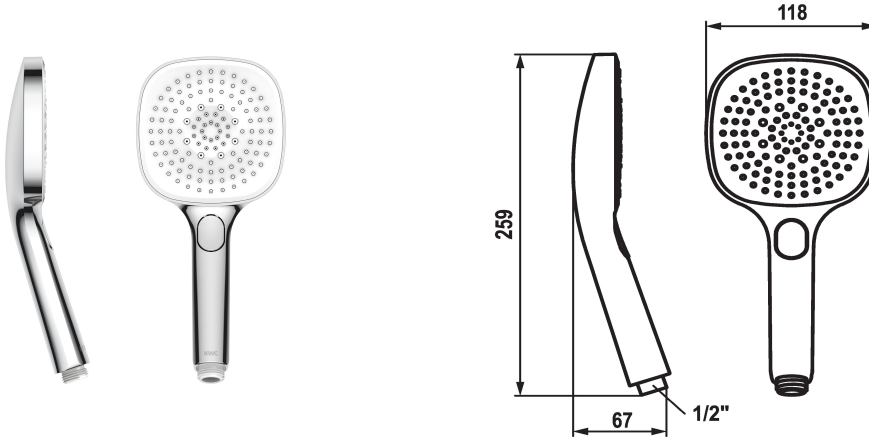

KWC CHOICE-H Hand shower

Modell-Linie: CHOICE | 26.000.126.000
Showers | Hand showers

KWC-No.

125609
chromeline

125610
matt black

3600003806
brushed steel

Color code

chromeline

matt black

brushed steel

* Hand shower KWC CHOICE -H
* TouchProtect - anti-scald protection thanks to the "double skin" principle

* Cleaning-friendly faceplate
* Connecting thread 1/2"

Technical Data

Flow rate
Connection
Color code
Faucet_typ
Spray type
Acoustic group
Energy label
material

11 l/min (3 bar)
G 1/2"
chromeline
Pre-assembly unit
10
yes
C
Plastic