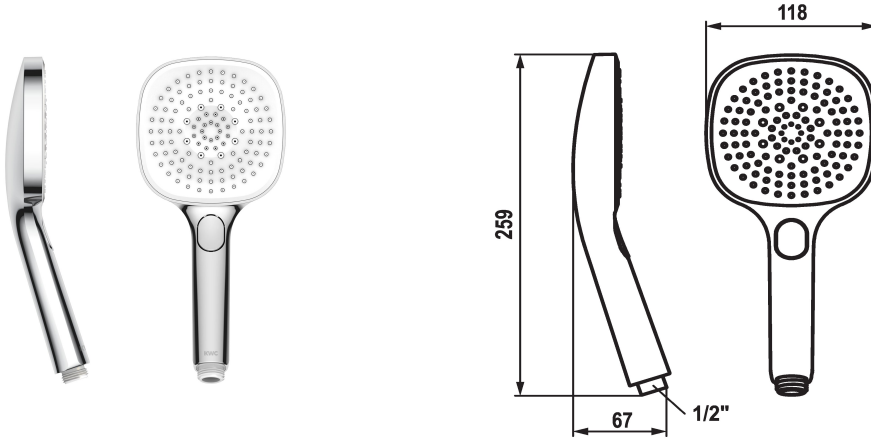

KWC CHOICE-H Hand shower

Modell-Linie: CHOICE | 26.000.126.000
Suihkut ja suihkupaneelit | Suihkut ja suihkupaneelit

KWC-No.

125609
chromeline

125610
matt black

3600003806
brushed steel

ATT-KWC-FARBCODE

chromeline

matt black

brushed steel

* Hand shower KWC CHOICE -H
* TouchProtect - anti-scald protection thanks to the "double skin" principle

* Cleaning-friendly faceplate
* Connecting thread 1/2"

Tekniset tiedot

A_Spout_Spray

11 l/min (3 bar)

G1/2"

chromeline

18

10

yes

C

KUNSTSTOFF