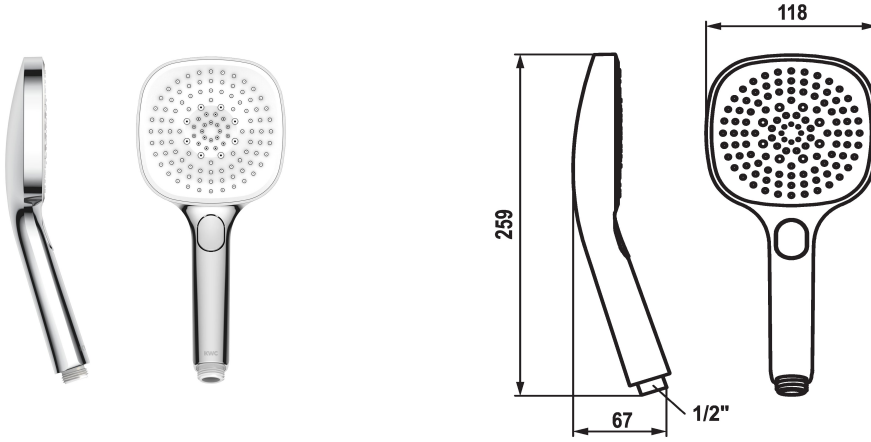

## KWC CHOICE-H Hand shower

Modell-Linie: CHOICE | 26.000.126.000  
Armatura natryskowa | Armatura natryskowa

### KWC-No.

**125609**  
chromeline

**125610**  
matt black

**3600003806**  
brushed steel

### ATT-KWC-FARBCODE

chromeline

matt black

brushed steel

\* Hand shower KWC CHOICE -H  
\* TouchProtect - anti-scald protection thanks to the "double skin" principle

\* Cleaning-friendly faceplate  
\* Connecting thread 1/2"

Material

11 l/min (3 bar)

G1/2"

chromeline

18

10

1

C