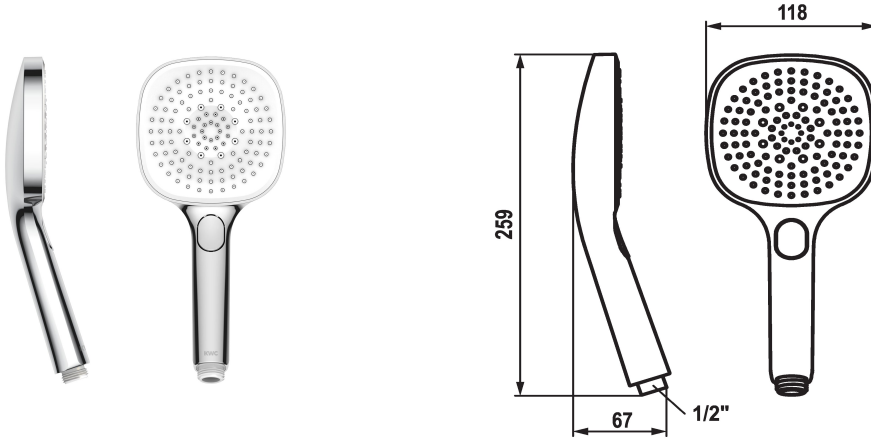

## KWC CHOICE-H Hand shower

Modell-Linie: CHOICE | 26.000.126.000  
Duschar | Duschar

### KWC-No.

**125609**  
chromeline

**125610**  
matt black

**3600003806**  
brushed steel

### ATT-KWC-FARBCODE

chromeline

matt black

brushed steel

\* Hand shower KWC CHOICE -H  
\* TouchProtect - anti-scald protection thanks to the "double skin" principle

\* Cleaning-friendly faceplate  
\* Connecting thread 1/2"

Material

11 l/min (3 bar)

G1/2"

chromeline

18

10

1

C