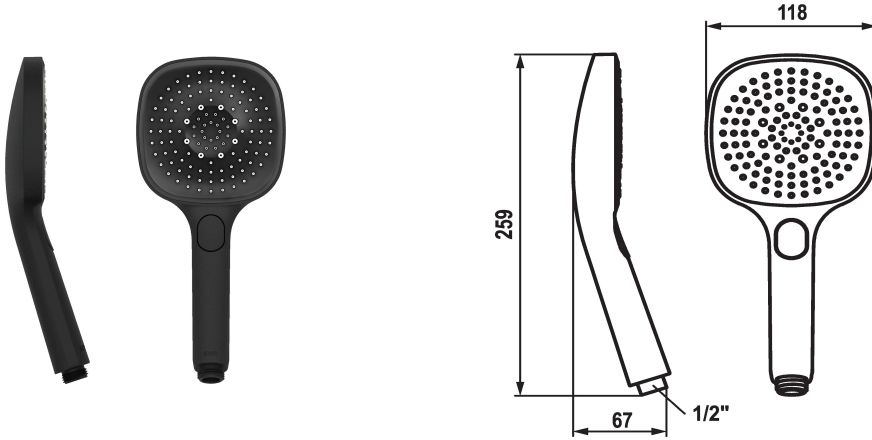

KWC CHOICE-H Handshower

Modell-Linie: CHOICE | 26.000.126.176
Sprchové armatury | Sprchové armatury

KWC-No.

125609
chromeline

125610
matt black

3600003806
brushed steel

ATT-KWC-FARBCODE

chromeline

matt black

brushed steel

NEW

* Hand shower KWC CHOICE -H
* TouchProtect - anti-scald protection thanks to the "double skin" principle

* Cleaning-friendly faceplate
* Connecting thread 1/2"

Technické údaje

A_Spout_Spray

Connection

ATT-KWC-FARBCODE

Faucet_typ

ATT-KWC-STRAHLART

G_Acoustic group

EnergyLabelCH

Materiál

11 l/min (3 bar)