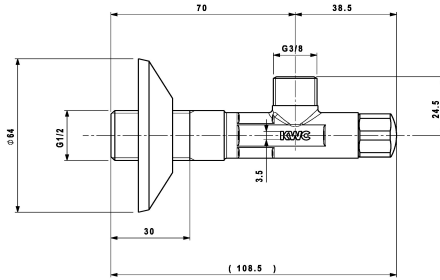

KWC Shut-off valve

Modell-Linie: ACCESSOIRES | 27.002.061.000
Taps | Complementary parts taps

KWC-No.

125611
chromeline, A 45, 3/8" thread, 1/2" thread

125612
raw, A 45, 3/8" thread, 1/2" thread

125613
chromeline, 1/2" thread

Shut-off valve
* Connecting thread 1/2"

* without Compression fitting

Technical Data

Connection

G 1/2"

Color code

chrome

Installation_type

Wall mounted

Faucet_typ

Bathtub spout1

Nominal_size

G 3/8"

Projection_A

A 45

NEW