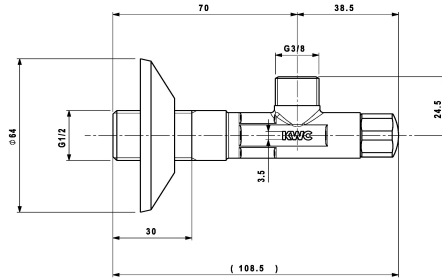

## KWC Shut-off valve

Modell-Linie: ACCESSOIRES | 27.002.061.000  
Taps | Complementary parts taps

### KWC-No.

**125611**  
chromeline, A 45, 3/8" thread, 1/2" thread

**125612**  
raw, A 45, 3/8" thread, 1/2" thread

**125613**  
chromeline, 1/2" thread

Shut-off valve  
\* Connecting thread 1/2"

\* without Compression fitting

### Technical Data

Connection
Color code
Installation type
Faucet_typ
Nominal size
Projection A

G 1/2"
chromeline
Wall mounted
Bathtub spout
G 3/8"
A 45

NEW