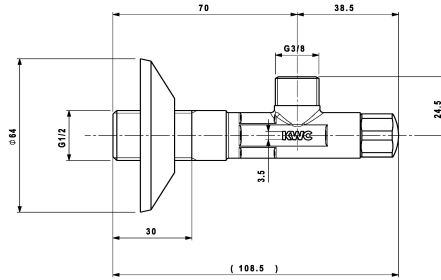

KWC Shut-off valve

Modell-Linie: ACCESSOIRES | 27.002.061.000
Taps | Complementary parts taps

KWC-No.

125611
chromeline, A 45, 3/8" thread, 1/2" thread

125612
raw, A 45, 3/8" thread, 1/2" thread

125613
chromeline, 1/2" thread

Shut-off valve
* Connecting thread 1/2"

* without Compression fitting

Technical Data

Connection

G 1/2"

Color code

chromeline

Installation type

Wall mounted

Faucet_typ

Bathtub spout

Nominal size

G 3/8"

Projection A

A 45

NEW