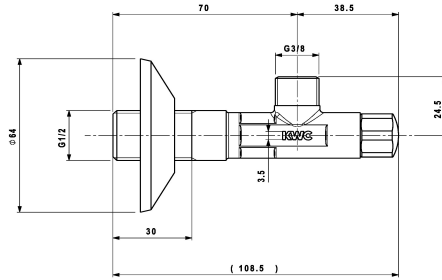

## KWC Shut-off valve

Modell-Linie: ACCESSOIRES | 27.002.061.000  
Hanat | Täydennysosat

### KWC-No.

**125611**  
chromeline, A 45, 3/8" thread, 1/2" thread

**125612**  
raw, A 45, 3/8" thread, 1/2" thread

**125613**  
chromeline, 1/2" thread

Shut-off valve  
\* Connecting thread 1/2"

\* without Compression fitting

### Tekniset tiedot

Connection
ATT-KWC-FARBCODE
Installation_type
Faucet_typ
ATT-KWC-NENNWEITE
Projection_A
lviCode

G1/2"
chromeline
Seinäasennus
16
G3/8"
A45
0

NEW