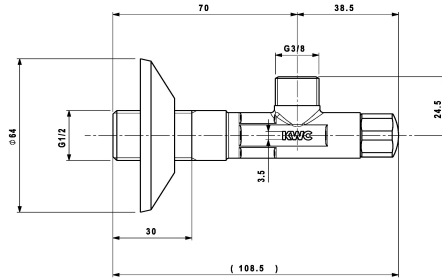

## KWC Shut-off valve

Modell-Linie: ACCESSOIRES | 27.002.061.000

### KWC-No.

**125611**  
chromeline, A 45, 3/8" thread, 1/2" thread

**125612**  
raw, A 45, 3/8" thread, 1/2" thread

**125613**  
chromeline, 1/2" thread

Shut-off valve  
\* Connecting thread 1/2"

\* without Compression fitting

### Technical Data

Connection

ATT-KWC-FARBCODE

Installation\_type

Faucet\_typ

ATT-KWC-NENNWEITE

Projection\_A

G 1/2"