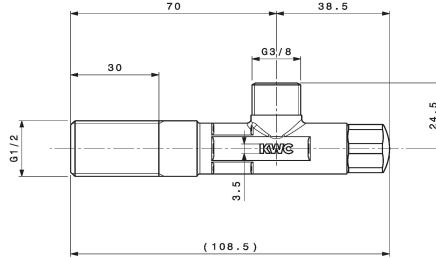

KWC Shut-off valve

Modell-Linie: ACCESSOIRES | 27.002.070.931
Taps | Complementary parts taps

KWC-No.

125611
chromeline, A 45, 3/8" thread, 1/2" thread

125612
raw, A 45, 3/8" thread, 1/2" thread

125613
chromeline, 1/2" thread

Shut-off valve
* Connecting thread 1/2"

* without Compression fitting

Technical Data

Connection

G 1/2"

Color code

raw

Installation_type

Wall mounted

Faucet_typ

Bathtub spout1

Nominal_size

G 3/8"

Projection_A

A 45

NEW