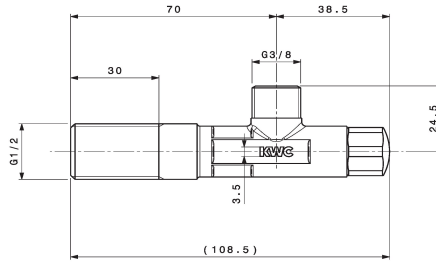

KWC Shut-off valve

Modell-Linie: ACCESSOIRES | 27.002.070.931
Taps | Complementary parts taps

KWC-No.

125611
chromeline, A 45, 3/8" thread, 1/2" thread

125612
raw, A 45, 3/8" thread, 1/2" thread

125613
chromeline, 1/2" thread

Shut-off valve
* Connecting thread 1/2"

* without Compression fitting

Technical Data

Connection

G 1/2"

Color code

raw

Installation type

Wall mounted

Faucet_typ

Bathtub spout

Nominal size

G 3/8"

Projection A

A 45

NEW