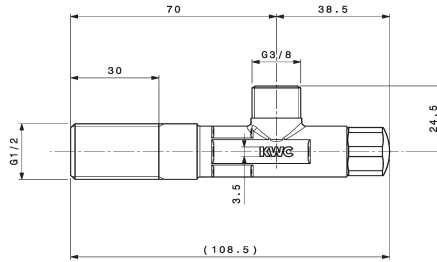

KWC Shut-off valve

Modell-Linie: ACCESSOIRES | 27.002.070.931
Hanat | Täydennysosat

KWC-No.

125611
chromeline, A 45, 3/8" thread, 1/2" thread

125612
raw, A 45, 3/8" thread, 1/2" thread

125613
chromeline, 1/2" thread

Shut-off valve
* Connecting thread 1/2"

* without Compression fitting

Tekniset tiedot

Connection
ATT-KWC-FARBCODE
Installation_type
Faucet_typ
ATT-KWC-NENNWEITE
Projection_A
lviCode

G1/2"
F931
Seinäasennus
16
G3/8"
A45
0