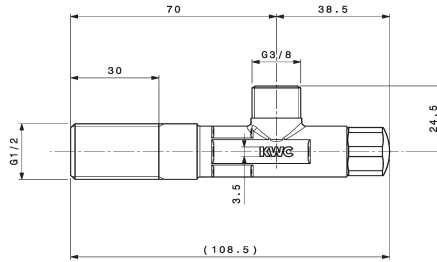

## KWC Shut-off valve

Modell-Linie: ACCESSOIRES | 27.002.070.931

### KWC-No.

**125611**  
chromeline, A 45, 3/8" thread, 1/2" thread

**125612**  
raw, A 45, 3/8" thread, 1/2" thread

**125613**  
chromeline, 1/2" thread

Shut-off valve  
\* Connecting thread 1/2"

\* without Compression fitting

### Technical Data

Connection

ATT-KWC-FARBCODE

Installation\_type

Faucet\_typ

ATT-KWC-NENNWEITE

Projection\_A

G1/2"