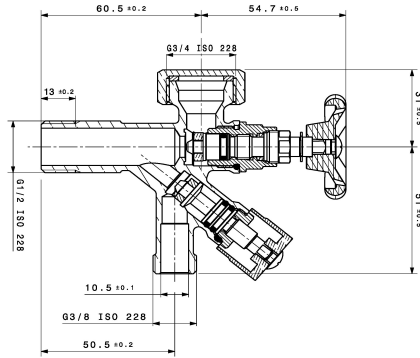

## KWC Shut-off valve

Modell-Linie: ACCESSOIRES | 27.002.080.931  
Taps | Complementary parts taps

### KWC-No.

**125613**  
chromeline, 1/2" thread

Shut-off valve  
\* Connecting thread 1/2"

### Technical Data

Connection

Color code

Installation type

Faucet\_typ

Nominal size

Acoustic group

Projection A

\* without Compression fitting

G 1/2"

raw

Wall mounted

Corner shut-off valve

G 3/8"

I

A 45