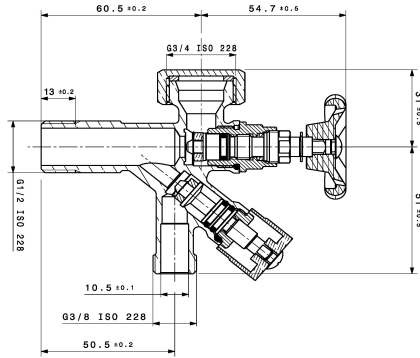

KWC Shut-off valve

Modell-Linie: ACCESSOIRES | 27.002.080.931
Taps | Complementary parts taps

KWC-No.

125613
chromeline, 1/2" thread

Shut-off valve
* Connecting thread 1/2"

Technical Data

Connection

Color code

Installation type

Faucet_typ

Nominal size

Acoustic group

Projection A

* without Compression fitting

G 1/2"

raw

Wall mounted

Corner shut-off valve

G 3/8"

I

A 45

NEW