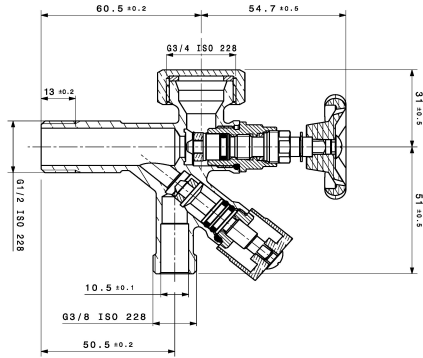

KWC Shut-off valve

Modell-Linie: ACCESSOIRES | 27.002.080.931
Hanat | Töydenneysosat

KWC-No.

125613
chromeline, 1/2" thread

Shut-off valve
* Connecting thread 1/2"

Tekniset tiedot

Connection

ATT-KWC-FARBCODE

Installation_type

Faucet_typ

ATT-KWC-NENNWEITE

G_Acoustic group

Projection_A

IviCode

* without Compression fitting

G1/2"