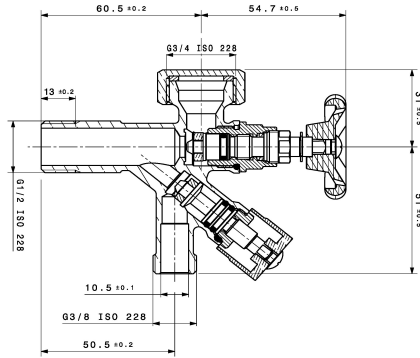

KWC Shut-off valve

Modell-Linie: ACCESSOIRES | 27.002.080.931

KWC-No.

125611
chromeline, A 45, 3/8" thread, 1/2" thread

125612
raw, A 45, 3/8" thread, 1/2" thread

125613
chromeline, 1/2" thread

Shut-off valve
* Connecting thread 1/2"

* without Compression fitting

NEW

Technical Data

Connection
ATT-KWC-FARBCODE
Installation_type
Faucet_typ
ATT-KWC-NENNWEITE
Projection_A

G1/2"
F931
Väggmontering
16
G3/8"
A45