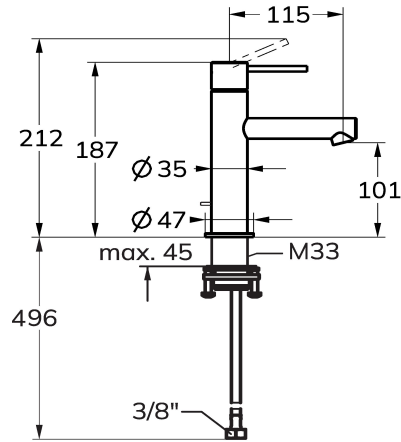

KWC ONO E Lever mixer – Washbasin

Modell-Linie: ONO E | 12.578.051.000FL
Taps | Manual taps

KWC-No.

125616
chromeline, A115, flexible connection hoses, without pop-up valve

125617
stainless steel, A115, flexible connection hoses, without pop-up valve

NEW

- with ceramic discs
- flow rate and temperature continuously variable
- * Flexible connection hoses 3/8"
- * QuickInstallation - Fastening via threaded connection with locking screws
- * Mounting hole size ø35 mm

Technical Data

Flow rate
pop-up assembly
Connection
Spout
Handling
Color code
Installation type
Faucet_typ
Dimension Height
Acoustic group
Projection A
Energy label
Dimension Water outlet
material

4.3 l/min (3 bar)
without pop-up valve
Flexible connection hoses
fixed
top lever
chromeline
Pillar installation
Faucet
187
yes
A 115
A
101
stainless steel

Spare Parts

KWC ONO E Lever mixer – Washbasin

Modell-Linie: ONO E | 12.578.051.000FL
Taps | Manual taps

Cartridge S 25

538711
Z.536.032

Service key Neoperl © Caché ©, TJ, 18 mm, green

634729
CACHETJ
