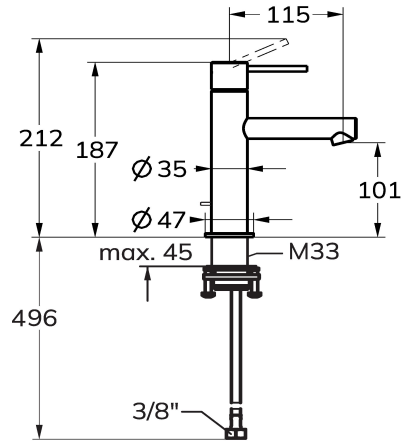

KWC ONO E Lever mixer – Washbasin

Modell-Linie: ONO E | 12.578.051.000FL
Armatura umywalkowa | Armatura jednouchwytywa

KWC-No.

125616
chromeline, A115, flexible connection hoses, without pop-up valve

125617
stainless steel, A115, flexible connection hoses, without pop-up valve

NEW

- with ceramic discs
- flow rate and temperature continuously variable
- * Flexible connection hoses 3/8"
- * QuickInstallation - Fastening via threaded connection with locking screws
- * Mounting hole size ø35 mm

Dane techniczne

A_Spout_Spray
ATT-KWC-ABLAUFGARNITUR
Connection
ATT-KWC-AUSLAUF
Handling
ATT-KWC-FARBCODE
Installation_type
Faucet_typ
Dimension Height
G_Acoustic group
Projection_A
EnergyLabelCH
ATT-KWC-MASS-WASSERAUSTRITT
Material

4.3 l/min (3 bar)
ohne_Ablaufgarnitur
Flexible_Anschlusschläuche
fest
topbedient
chromeline
Standmontage
01
187
1
A115
A
101
ROSTFREIER_STAHL

Części zamienne

KWC ONO E

Lever mixer – Washbasin

Modell-Linie: ONO E | 12.578.051.000FL