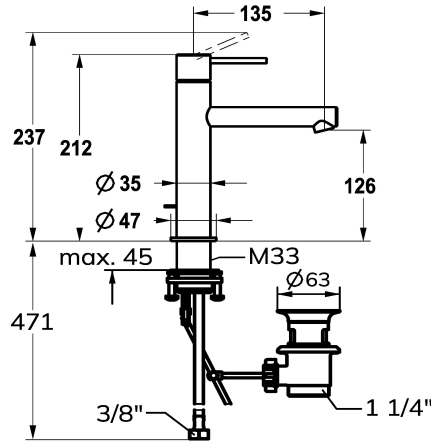

### KWC-No.

**125618**  
chromeline, A135, flexible connection hoses, with pop-up valve

**125619**  
stainless steel, A135, flexible connection hoses, with pop-up valve

- \* Lever mixer
- \* Made of stainless steel
- \* EcoProtect - water-saving device
- \* Fixed spout
- Neoperl® Caché® SSR, swivelling jet regulator
- \* OptimalSpace - ample space for washing or working
- \* KWC cartridge S 25
- with ceramic discs

### Color code

chrome

stainless steel

- flow rate and temperature continuously variable
- \* Flexible connection hoses 3/8"
- \* QuickInstallation - Fastening via threaded connection with locking screws
- \* Mounting hole size ø35 mm
- \* Scope of delivery:
- KWC pop-up valve Z.538.581.000

### Technical Data

Flow rate	4.3 l/min (3 bar)
Pop-up_valve	with pop-up valve
Connection	Flexible connection hoses
Spout	fixed
Handling	top lever
Color code	chrome
Installation_type	Pillar installation
Faucet_typ	Faucet
Dimension Height	212
Acoustic group	Battery1
Projection_A	A 135
Energy Label	A
Dimension Water outlet	126
material	stainless steel

Flow rate	4.3 l/min (3 bar)
Pop-up_valve	with pop-up valve
Connection	Flexible connection hoses
Spout	fixed
Handling	top lever
Color code	chrome
Installation_type	Pillar installation
Faucet_typ	Faucet
Dimension Height	212
Acoustic group	Battery1
Projection_A	A 135
Energy Label	A
Dimension Water outlet	126
material	stainless steel