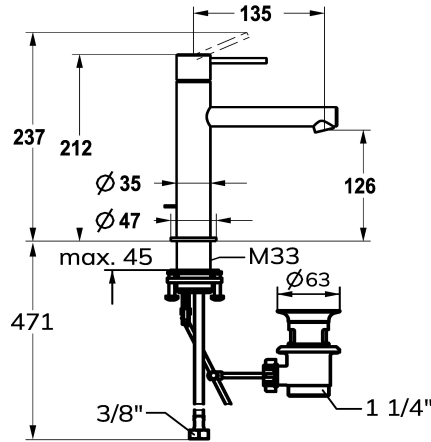

KWC ONO E Lever mixer – Washbasin

Modell-Linie: ONO E | 12.578.042.000FL
Armatura umywalkowa | Armatura jednouchwytywa

KWC-No.

125618
chromeline, A135, flexible connection hoses, with pop-up valve

125619
stainless steel, A135, flexible connection hoses, with pop-up valve

Dane techniczne

A_Spout_Spray
ATT-KWC-ABLAUFGARNITUR
Connection
ATT-KWC-AUSLAUF
Handling
ATT-KWC-FARBCODE
Installation_type
Faucet_typ
Dimension Height
G_Acoustic group
Projection_A
EnergyLabelCH
ATT-KWC-MASS-WASSERAUSTRITT
Material

ATT-KWC-FARBCODE

chromeline

stainless steel

- flow rate and temperature continuously variable
- * Flexible connection hoses 3/8"
- * QuickInstallation - Fastening via threaded connection with locking screws
- * Mounting hole size ø35 mm
- * Scope of delivery:
- KWC pop-up valve Z.538.581.000

4.3 l/min (3 bar)
mit_Ablaufgarnitur
Flexible_Anschlusschläuche
fest
topbedient
chromeline
Standmontage
01
212
1
A135
A
126
ROSTFREIER_STAHL

Części zamienne

KWC ONO E Lever mixer – Washbasin

Modell-Linie: ONO E | 12.578.042.000FL
Armatura umywalkowa | Armatura jednouchwytowa