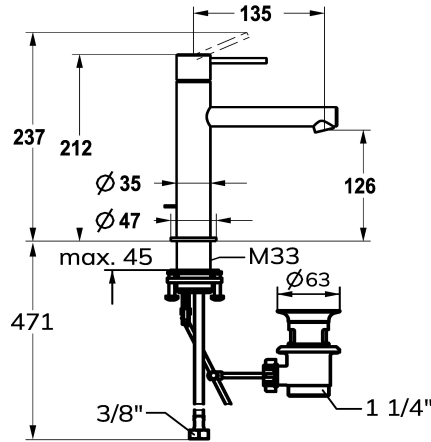

KWC ONO E Lever mixer – Washbasin

Modell-Linie: ONO E | 12.578.042.000FL
Kranar | Hydraulické armatúry

KWC-No.

125618
chromeline, A135, flexible connection hoses, with pop-up valve

125619
stainless steel, A135, flexible connection hoses, with pop-up valve

Technical Data

A_Spout_Spray
ATT-KWC-ABLAUFGARNITUR
Connection
ATT-KWC-AUSLAUF
Handling
ATT-KWC-FARBCODE
Installation_type
Faucet_typ
Measure_Height
G_Acoustic_group
Projection_A
EnergyLabelCH
ATT-KWC-MASS-WASSERAUSTRITT
Material

ATT-KWC-FARBCODE

chromeline

stainless steel

- flow rate and temperature continuously variable
- * Flexible connection hoses 3/8"
- * QuickInstallation - Fastening via threaded connection with locking screws
- * Mounting hole size ø35 mm
- * Scope of delivery:
- KWC pop-up valve Z.538.581.000

NEW

4.3 l/min (3 bar)
mit_Ablaufgarnitur
Flexible_Anschlusschläuche
fest
topbedient
chromeline
Standmontage
01
212
1
A135
A
126
ROSTFREIER_STAHL

Reservdelar

KWC ONO E Lever mixer – Washbasin

Modell-Linie: ONO E | 12.578.042.000FL
Kranar | Hydraulické armatury