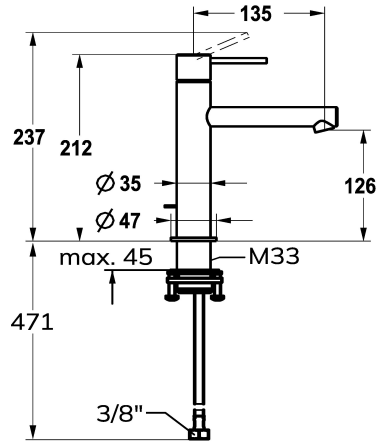

KWC ONO E Lever mixer – Washbasin

Modell-Linie: ONO E | 12.578.052.000FL
Taps | Manual taps

KWC-No.

125620
chromeline, A135, flexible connection hoses, without pop-up valve

125621
stainless steel, A135, flexible connection hoses, without pop-up valve

Color code

chrome

stainless steel

NEW

- with ceramic discs
- flow rate and temperature continuously variable
- * Flexible connection hoses 3/8"
- * QuickInstallation - Fastening via threaded connection with locking screws
- * Mounting hole size ø35 mm

Technical Data

Flow rate	4.3 l/min (3 bar)
Pop-up_valve	without pop-up valve
Connection	Flexible connection hoses
Spout	fixed
Handling	top lever
Color code	chrome
Installation_type	Pillar installation
Faucet_typ	Faucet
Dimension Height	212
Acoustic group	Battery1
Projection_A	A 135
Energy Label	A
Dimension Water outlet	126
material	stainless steel

Flow rate	4.3 l/min (3 bar)
Pop-up_valve	without pop-up valve
Connection	Flexible connection hoses
Spout	fixed
Handling	top lever
Color code	chrome
Installation_type	Pillar installation
Faucet_typ	Faucet
Dimension Height	212
Acoustic group	Battery1
Projection_A	A 135
Energy Label	A
Dimension Water outlet	126
material	stainless steel