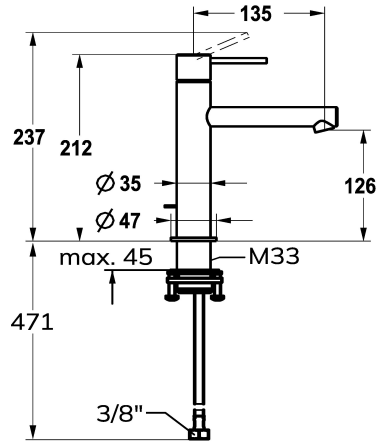

KWC ONO E Lever mixer – Washbasin

Modell-Linie: ONO E | 12.578.052.000FL
Taps | Manual taps

KWC-No.

125620
chromeline, A135, flexible connection hoses, without pop-up valve

125621
stainless steel, A135, flexible connection hoses, without pop-up valve

Color code

chromeline

stainless steel

NEW

- with ceramic discs
- flow rate and temperature continuously variable
- * Flexible connection hoses 3/8"
- * QuickInstallation - Fastening via threaded connection with locking screws
- * Mounting hole size ø35 mm

Technical Data

Flow rate	4.3 l/min (3 bar)
pop-up assembly	without pop-up valve
Connection	Flexible connection hoses
Spout	fixed
Handling	top lever
Color code	chromeline
Installation type	Pillar installation
Faucet_typ	Faucet
Dimension Height	212
Acoustic group	yes
Projection A	A 135
Energy label	A
Dimension Water outlet	126
material	stainless steel

Flow rate	4.3 l/min (3 bar)
pop-up assembly	without pop-up valve
Connection	Flexible connection hoses
Spout	fixed
Handling	top lever
Color code	chromeline
Installation type	Pillar installation
Faucet_typ	Faucet
Dimension Height	212
Acoustic group	yes
Projection A	A 135
Energy label	A
Dimension Water outlet	126
material	stainless steel