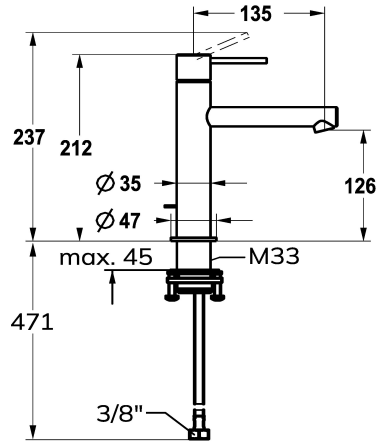

KWC ONO E Lever mixer – Washbasin

Modell-Linie: ONO E | 12.578.052.000FL
Hanat | Käsikäyttöiset hanat

KWC-No.

125620
chromeline, A135, flexible connection hoses, without pop-up valve

125621
stainless steel, A135, flexible connection hoses, without pop-up valve

Tekniset tiedot

A_Spout_Spray
ATT-KWC-ABLAUFGARNITUR
Connection
Spout
Handling
ATT-KWC-FARBCODE
Installation_type
Faucet_typ
Measure_Height
G_Acoustic group
Projection_A
EnergyLabelCH
ATT-KWC-MASS-WASSERAUSTRITT
Materiaali
lviCode

ATT-KWC-FARBCODE

chromeline

stainless steel

- with ceramic discs
- flow rate and temperature continuously variable
- * Flexible connection hoses 3/8"
- * QuickInstallation - Fastening via threaded connection with locking screws
- * Mounting hole size ø35 mm

4.3 l/min (3 bar)
ohne_Ablaufgarnitur
Flexible_Anschlusschläuche
Kiinnitetty
topbedient
chromeline
Standmontage
01
212
yes
A135
A
126
ROSTFREIER_STAHL
0

NEW

Varaosat

KWC ONO E Lever mixer – Washbasin

Modell-Linie: ONO E | 12.578.052.000FL
Hanat | Käsi­käyt­toiset hanat