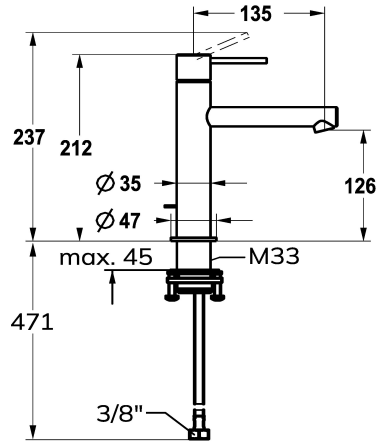

KWC ONO E Lever mixer – Washbasin

Modell-Linie: ONO E | 12.578.052.000FL
Armatura umywalkowa | Armatura jednouchwytywa

KWC-No.

125620
chromeline, A135, flexible connection hoses, without pop-up valve

125621
stainless steel, A135, flexible connection hoses, without pop-up valve

ATT-KWC-FARBCODE

chromeline

stainless steel

- with ceramic discs
- flow rate and temperature continuously variable
- * Flexible connection hoses 3/8"
- * QuickInstallation - Fastening via threaded connection with locking screws
- * Mounting hole size $\varnothing 35$ mm

NEW

Dane techniczne

A_Spout_Spray
ATT-KWC-ABLAUFGARNITUR
Connection
ATT-KWC-AUSLAUF
Handling
ATT-KWC-FARBCODE
Installation_type
Faucet_typ
Dimension Height
G_Acoustic group
Projection_A
EnergyLabelCH
ATT-KWC-MASS-WASSERAUSTRITT
Materiał

4.3 l/min (3 bar)
ohne_Ablaufgarnitur
Flexible_Anschlusschläuche
fest
topbedient
chromeline
Standmontage
01
212
1
A135
A
126
ROSTFREIER_STAHL

Części zamienne

KWC ONO E

Lever mixer – Washbasin

Modell-Linie: ONO E | 12.578.052.000FL