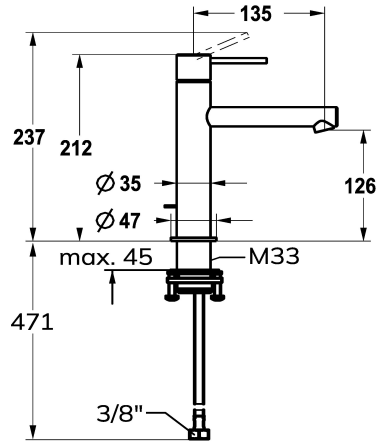

KWC ONO E Lever mixer – Washbasin

Modell-Linie: ONO E | 12.578.052.000FL
Kranar | Hydraulické armatúry

KWC-No.

125620
chromeline, A135, flexible connection hoses, without pop-up valve

125621
stainless steel, A135, flexible connection hoses, without pop-up valve

Technical Data

A_Spout_Spray
ATT-KWC-ABLAUFGARNITUR
Connection
ATT-KWC-AUSLAUF
Handling
ATT-KWC-FARBCODE
Installation_type
Faucet_typ
Measure_Height
G_Acoustic_group
Projection_A
EnergyLabelCH
ATT-KWC-MASS-WASSERAUSTRITT
Material

ATT-KWC-FARBCODE

chromeline

stainless steel

- with ceramic discs
- flow rate and temperature continuously variable
- * Flexible connection hoses 3/8"
- * QuickInstallation - Fastening via threaded connection with locking screws
- * Mounting hole size ø35 mm

4.3 l/min (3 bar)
ohne_Ablaufgarnitur
Flexible_Anschlusschläuche
fest
topbedient
chromeline
Standmontage
01
212
1
A135
A
126
ROSTFREIER_STAHL

NEW

Reservdelar

KWC ONO E Lever mixer – Washbasin

Modell-Linie: ONO E | 12.578.052.000FL
Kranar | Hydraulické armatury