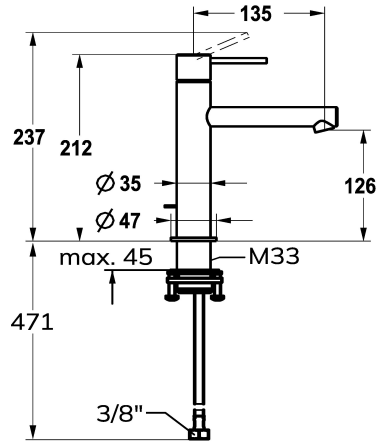

KWC ONO E Lever mixer – Washbasin

Modell-Linie: ONO E | 12.578.052.700FL
Umyvadlové armatury | Hydraulické armatury

KWC-No.

125620
chromeline, A135, flexible connection hoses, without pop-up valve

125621
stainless steel, A135, flexible connection hoses, without pop-up valve

ATT-KWC-FARBCODE

chromeline

stainless steel

NEW

- with ceramic discs
- flow rate and temperature continuously variable
- * Flexible connection hoses 3/8"
- * QuickInstallation - Fastening via threaded connection with locking screws
- * Mounting hole size ø35 mm

Faucet_typ

Measure_Height

G_Acoustic group

Projection_A

EnergyLabelCH

ATT-KWC-MASS-WASSERAUSTRITT

Materiál

4.3 l/min (3 bar)

Modell-Linie: ONO E | 12.578.052.700FL
Umyvadlové armatury | Hydraulické armatury

Cartridge S 25

538711
Z.536.032

Service key Neoperl © Caché ©, TJ, 18 mm, green

634729
CACHETJ