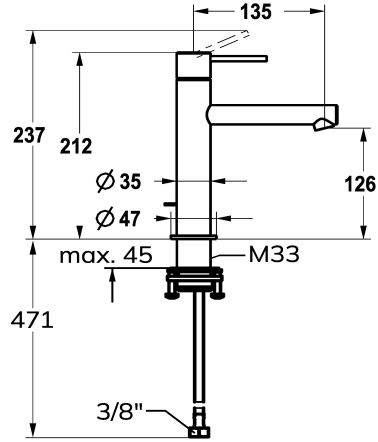

KWC ONO E Lever mixer – Washbasin

Modell-Linie: ONO E | 12.578.052.700FL
Taps | Manual taps

KWC-No.

125620
chromeline, A135, flexible connection hoses, without pop-up valve

125621
stainless steel, A135, flexible connection hoses, without pop-up valve

Color code

chromeline

stainless steel

- with ceramic discs
- flow rate and temperature continuously variable
- * Flexible connection hoses 3/8"
- * QuickInstallation - Fastening via threaded connection with locking screws
- * Mounting hole size ø35 mm

NEW

Technical Data

Flow rate	4.3 l/min (3 bar)
pop-up valve	without pop-up valve
Connection	Flexible connection hoses
Spout	fixed
Handling	top lever
Color code	stainless steel
Installation type	Pillar installation
Faucet_typ	Faucet
Measure Height	212
Acoustic group	yes
Projection A	A 135
Energy label	A
Dimension Water outlet	126
material	stainless steel

Flow rate	4.3 l/min (3 bar)
pop-up valve	without pop-up valve
Connection	Flexible connection hoses
Spout	fixed
Handling	top lever
Color code	stainless steel
Installation type	Pillar installation
Faucet_typ	Faucet
Measure Height	212
Acoustic group	yes
Projection A	A 135
Energy label	A
Dimension Water outlet	126
material	stainless steel