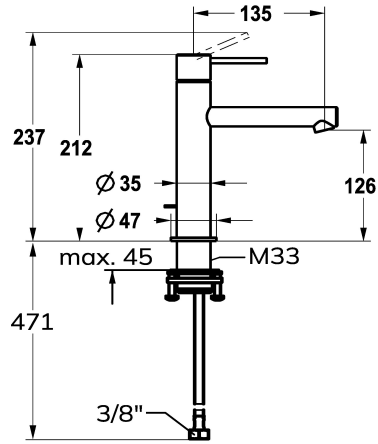

KWC ONO E Lever mixer – Washbasin

Modell-Linie: ONO E | 12.578.052.700FL
Armatura umywalkowa | Armatura jednouchwytywa

KWC-No.

125620
chromeline, A135, flexible connection hoses, without pop-up valve

125621
stainless steel, A135, flexible connection hoses, without pop-up valve

ATT-KWC-FARBCODE

chromeline

stainless steel

- with ceramic discs
- flow rate and temperature continuously variable
- * Flexible connection hoses 3/8"
- * QuickInstallation - Fastening via threaded connection with locking screws
- * Mounting hole size ø35 mm

NEW

Dane techniczne

A_Spout_Spray
ATT-KWC-ABLAUFGARNITUR
Connection
ATT-KWC-AUSLAUF
Handling
ATT-KWC-FARBCODE
Installation_type
Faucet_typ
Dimension Height
G_Acoustic group
Projection_A
EnergyLabelCH
ATT-KWC-MASS-WASSERAUSTRITT
Materiał

4.3 l/min (3 bar)
ohne_Ablaufgarnitur
Flexible_Anschlusschläuche
fest
topbedient
stainless steel
Standmontage
01
212
1
A135
A
126
ROSTFREIER_STAHL

Części zamienne

KWC ONO E

Lever mixer – Washbasin

Modell-Linie: ONO E | 12.578.052.700FL