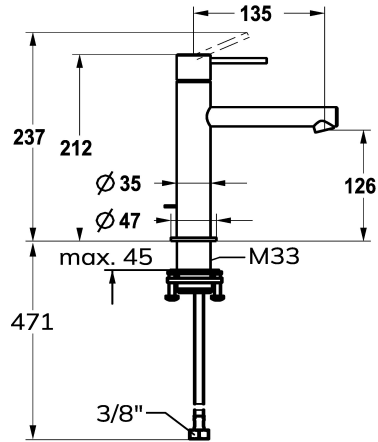

KWC ONO E Lever mixer – Washbasin

Modell-Linie: ONO E | 12.578.052.700FL
Kranar | Hydraulické armatúry

KWC-No.

125620
chromeline, A135, flexible connection hoses, without pop-up valve

125621
stainless steel, A135, flexible connection hoses, without pop-up valve

- * Lever mixer
- * Made of stainless steel
- * EcoProtect - water-saving device
- * Fixed spout
- Neoperl® Caché® SSR, swivelling jet regulator
- * OptimalSpace - ample space for washing or working
- * KWC cartridge S 25

ATT-KWC-FARBCODE

chromeline

stainless steel

- with ceramic discs
- flow rate and temperature continuously variable
- * Flexible connection hoses 3/8"
- * QuickInstallation - Fastening via threaded connection with locking screws
- * Mounting hole size ø35 mm

4.3 l/min (3 bar)
ohne_Ablaufgarnitur
Flexible_Anschlusschläuche
fest
topbedient
stainless steel
Standmontage
01
212
1
A135
A
126
ROSTFREIER_STAHL

Reservdelar

KWC ONO E Lever mixer – Washbasin

Modell-Linie: ONO E | 12.578.052.700FL
Kranar | Hydraulické armatury