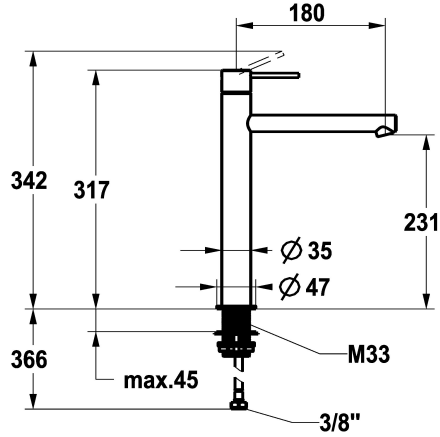

KWC ONO E Lever mixer – Washbasin

Modell-Linie: ONO E | 12.578.093.000FL
Taps | Manual taps

KWC-No.

125622
chromeline, A180, flexible connection hoses, without pop-up valve

125623
stainless steel, A180, flexible connection hoses, without pop-up valve

Color code

chromeline

stainless steel

NEW

- with ceramic discs
- flow rate and temperature continuously variable
- * Flexible connection hoses 3/8"
- * QuickInstallation - Fastening via threaded connection with locking screws
- * Mounting hole size ø35 mm

Technical Data

Flow rate
pop-up assembly
Connection
Spout
Handling
Color code
Installation type
Faucet_typ
Dimension Height
Acoustic group
Projection A
Energy label
Dimension Water outlet
material

4.3 l/min (3 bar)
without pop-up valve
Flexible connection hoses
fixed
top lever
chromeline
Pillar installation
Faucet
317
yes
A 180
A
231
stainless steel

Spare Parts

KWC ONO E

Lever mixer – Washbasin

Modell-Linie: ONO E | 12.578.093.000FL
Taps | Manual taps

Cartridge S 25

538711
Z.536.032

Service key Neoperl © Caché ©, TJ, 18 mm, green

634729
CACHETJ
