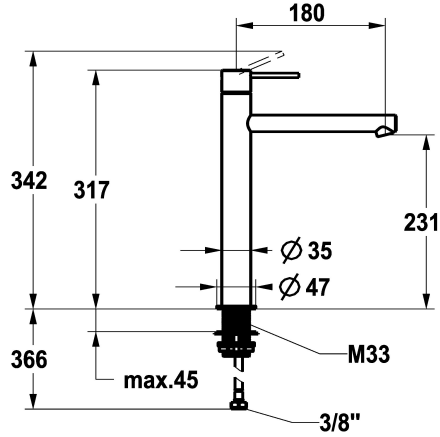

## KWC ONO E Lever mixer – Washbasin

Modell-Linie: ONO E | 12.578.093.000FL  
Hanat | Käsi­käyt­toiset hanat

### KWC-No.

**125622**  
chromeline, A180, flexible connection hoses, without pop-up valve

**125623**  
stainless steel, A180, flexible connection hoses, without pop-up valve

- \* Lever mixer
- \* Made of stainless steel
- \* EcoProtect - water-saving device
- \* Fixed spout
- Neoperl® Caché® SSR, swivelling jet regulator
- \* OptimalSpace - ample space for washing or working
- \* KWC cartridge S 25

### ATT-KWC-FARBCODE

chromeline

stainless steel

- with ceramic discs
- flow rate and temperature continuously variable
- \* Flexible connection hoses 3/8"
- \* QuickInstallation - Fastening via threaded connection with locking screws
- \* Mounting hole size ø35 mm

Faucet\_typ

Measure\_Height

G\_Acoustic group

Projection\_A

EnergyLabelCH

ATT-KWC-MASS-WASSERAUSTRITT

Materiaali

lviCode