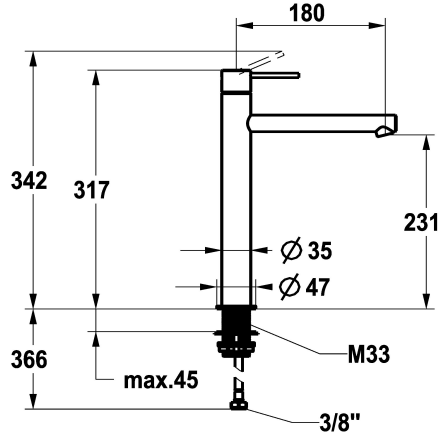

KWC ONO E Lever mixer – Washbasin

Modell-Linie: ONO E | 12.578.093.000FL
Armatura umywalkowa | Armatura jednouchwytywa

KWC-No.

125622
chromeline, A180, flexible connection hoses, without pop-up valve

125623
stainless steel, A180, flexible connection hoses, without pop-up valve

- * Lever mixer
- * Made of stainless steel
- * EcoProtect - water-saving device
- * Fixed spout
- Neoperl® Caché® SSR, swivelling jet regulator
- * OptimalSpace - ample space for washing or working
- * KWC cartridge S 25

ATT-KWC-FARBCODE

chromeline

stainless steel

- with ceramic discs
- flow rate and temperature continuously variable
- * Flexible connection hoses 3/8"
- * QuickInstallation - Fastening via threaded connection with locking screws
- * Mounting hole size ø35 mm

4.3 l/min (3 bar)
ohne_Ablaufgarnitur
Flexible_Anschlusschläuche
fest
topbedient
chromeline
Standmontage
01
317
1
A180
A
231
ROSTFREIER_STAHL

Części zamienne

KWC ONO E

Lever mixer – Washbasin

Modell-Linie: ONO E | 12.578.093.000FL