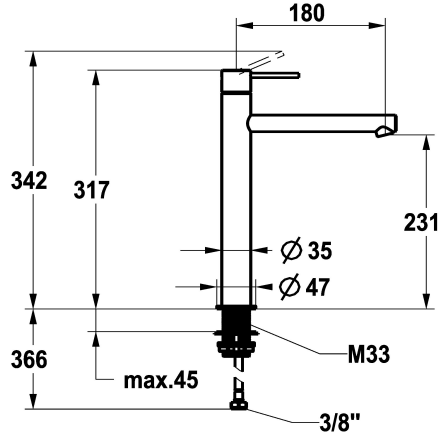

KWC ONO E Lever mixer – Washbasin

Modell-Linie: ONO E | 12.578.093.000FL
Kranar | Hydraulické armatúry

KWC-No.

125622
chromeline, A180, flexible connection hoses, without pop-up valve

125623
stainless steel, A180, flexible connection hoses, without pop-up valve

- * Lever mixer
- * Made of stainless steel
- * EcoProtect - water-saving device
- * Fixed spout
- Neoperl® Caché® SSR, swivelling jet regulator
- * OptimalSpace - ample space for washing or working
- * KWC cartridge S 25

EnergyLabelCH

ATT-KWC-MASS-WASSERAUSTRITT

Material

4.3 l/min (3 bar)

ohne_Ablaufgarnitur

Flexible_Anschlusschläuche

fest

topbedient

ROSTFREIER_STAHL

Reservdelar

KWC ONO E
Lever mixer – Washbasin

Modell-Linie: **ONO E** | 12.578.093.000FL
Kranar | Hydraulické armatury

Cartridge S 25

538711
Z.536.032

Service key Neoperl © Caché ©, TJ, 18 mm, green