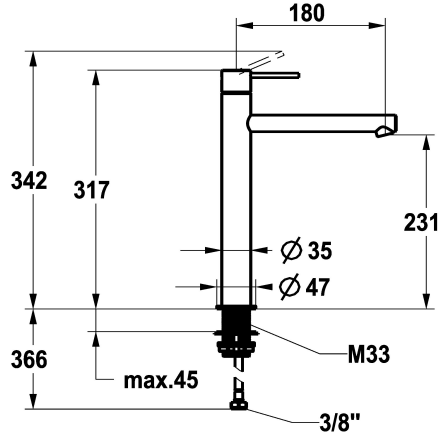

KWC ONO E Lever mixer – Washbasin

Modell-Linie: ONO E | 12.578.093.700FL
Umyvadlové armatury | Hydraulické armatury

KWC-No.

125622
chromeline, A180, flexible connection hoses, without pop-up valve

125623
stainless steel, A180, flexible connection hoses, without pop-up valve

- * Lever mixer
- * Made of stainless steel
- * EcoProtect - water-saving device
- * Fixed spout
- Neoperl® Caché® SSR, swivelling jet regulator
- * OptimalSpace - ample space for washing or working
- * KWC cartridge S 25

ATT-KWC-FARBCODE

chromeline

stainless steel

- with ceramic discs
- flow rate and temperature continuously variable
- * Flexible connection hoses 3/8"
- * QuickInstallation - Fastening via threaded connection with locking screws
- * Mounting hole size ø35 mm

Lever mixer – Washbasin

Modell-Linie: ONO E | 12.578.093.700FL
Umyvadlové armatury | Hydraulické armatury

Cartridge S 25

538711
Z.536.032

Service key Neoperl © Caché ©, TJ, 18 mm, green

634729
CACHETJ