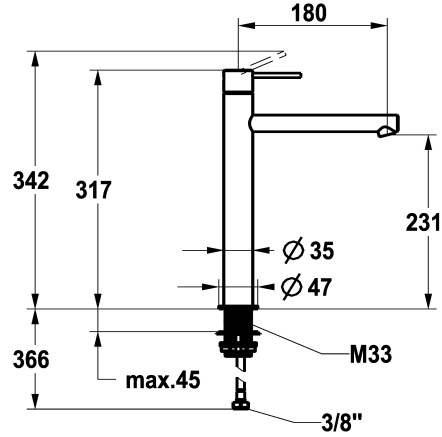

KWC ONO E Lever mixer – Washbasin

Modell-Linie: ONO E | 12.578.093.700FL
Taps | Manual taps

KWC-No.

125622
chromeline, A180, flexible connection hoses, without pop-up valve

125623
stainless steel, A180, flexible connection hoses, without pop-up valve

Color code

chrome

stainless steel

- with ceramic discs
- flow rate and temperature continuously variable
- * Flexible connection hoses 3/8"
- * QuickInstallation - Fastening via threaded connection with locking screws
- * Mounting hole size ø35 mm

NEW

Technical Data

Flow rate
Pop-up_valve
Connection
Spout
Handling
Color code
Installation_type
Faucet_typ
Dimension Height
Acoustic group
Projection_A
Energy Label
Dimension Water outlet
material

4.3 l/min (3 bar)
without pop-up valve
Flexible connection hoses
fixed
top lever
stainless steel
Pillar installation
Faucet
317
Battery1
A 180
A
231
stainless steel

Spare Parts

KWC ONO E Lever mixer – Washbasin

Modell-Linie: ONO E | 12.578.093.700FL
Taps | Manual taps

Cartridge S 25

538711
Z.536.032

Service key Neoperl © Caché ©, TJ, 18 mm, green

634729
CACHETJ
