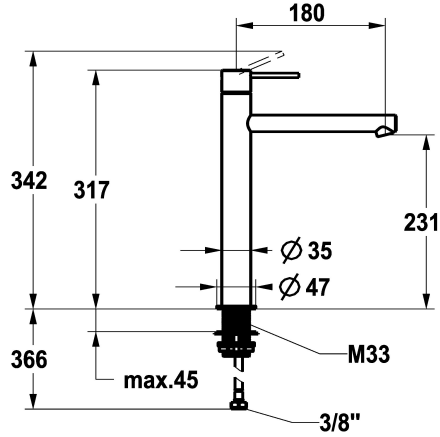

KWC ONO E Lever mixer – Washbasin

Modell-Linie: ONO E | 12.578.093.700FL
Taps | Manual taps

KWC-No.

125622
chromeline, A180, flexible connection hoses, without pop-up valve

125623
stainless steel, A180, flexible connection hoses, without pop-up valve

Color code

chromeline

stainless steel

NEW

- with ceramic discs
- flow rate and temperature continuously variable
- * Flexible connection hoses 3/8"
- * QuickInstallation - Fastening via threaded connection with locking screws
- * Mounting hole size ø35 mm

Technical Data

Flow rate
pop-up assembly
Connection
Spout
Handling
Color code
Installation type
Faucet_typ
Dimension Height
Acoustic group
Projection A
Energy label
Dimension Water outlet
material

4.3 l/min (3 bar)
without pop-up valve
Flexible connection hoses
fixed
top lever
stainless steel
Pillar installation
Faucet
317
yes
A 180
A
231
stainless steel

Spare Parts

KWC ONO E Lever mixer – Washbasin

Modell-Linie: ONO E | 12.578.093.700FL
Taps | Manual taps

Cartridge S 25

538711
Z.536.032

Service key Neoperl © Caché ©, TJ, 18 mm, green

634729
CACHETJ
