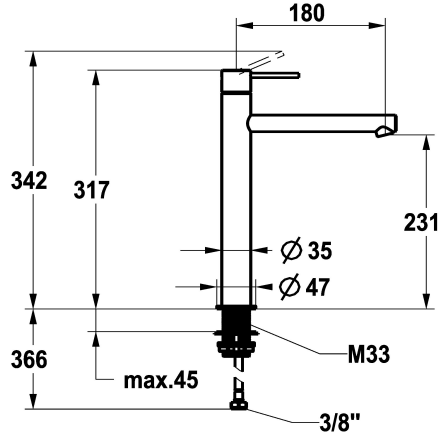

KWC ONO E Lever mixer – Washbasin

Modell-Linie: ONO E | 12.578.093.700FL
Hanat | Käsikäyttöiset hanat

KWC-No.

125622
chromeline, A180, flexible connection hoses, without pop-up valve

125623
stainless steel, A180, flexible connection hoses, without pop-up valve

- * Lever mixer
- * Made of stainless steel
- * EcoProtect - water-saving device
- * Fixed spout
- Neoperl® Caché® SSR, swivelling jet regulator
- * OptimalSpace - ample space for washing or working
- * KWC cartridge S 25

Faucet_typ

Measure_Height

G_Acoustic group

Projection_A

EnergyLabelCH

ATT-KWC-MASS-WASSERAUSTRITT

Materiaali

lviCode

ATT-KWC-FARBCODE

chromeline

stainless steel

- with ceramic discs
- flow rate and temperature continuously variable
- * Flexible connection hoses 3/8"
- * QuickInstallation - Fastening via threaded connection with locking screws
- * Mounting hole size ø35 mm