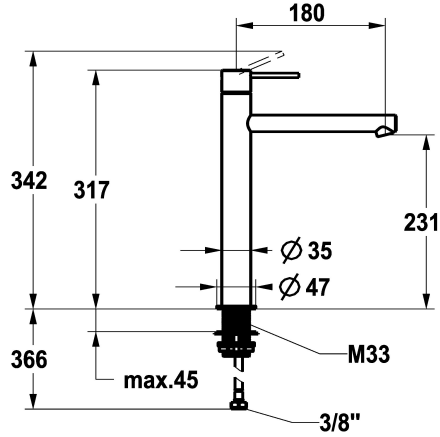

KWC ONO E Lever mixer – Washbasin

Modell-Linie: ONO E | 12.578.093.700FL
Armatura umywalkowa | Armatura jednouchwytywa

KWC-No.

125622
chromeline, A180, flexible connection hoses, without pop-up valve

125623
stainless steel, A180, flexible connection hoses, without pop-up valve

- * Lever mixer
- * Made of stainless steel
- * EcoProtect - water-saving device
- * Fixed spout
- Neoperl® Caché® SSR, swivelling jet regulator
- * OptimalSpace - ample space for washing or working
- * KWC cartridge S 25

ATT-KWC-FARBCODE

chromeline

stainless steel

- with ceramic discs
- flow rate and temperature continuously variable
- * Flexible connection hoses 3/8"
- * QuickInstallation - Fastening via threaded connection with locking screws
- * Mounting hole size ø35 mm

Modell-Linie: ONO E | 12.578.093.700FL
Armatura umywalkowa | Armatura jednouchwytywa

Cartridge S 25

538711
Z.536.032

Service key Neoperl © Caché ©, TJ, 18 mm, green

634729
CACHETJ
