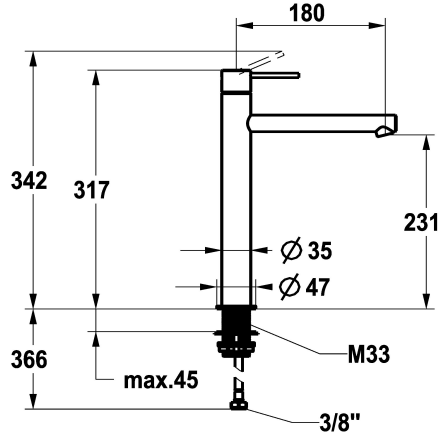

KWC ONO E Lever mixer – Washbasin

Modell-Linie: ONO E | 12.578.093.700FL
Kranar | Hydraulické armatúry

KWC-No.

125622
chromeline, A180, flexible connection hoses, without pop-up valve

125623
stainless steel, A180, flexible connection hoses, without pop-up valve

- * Lever mixer
- * Made of stainless steel
- * EcoProtect - water-saving device
- * Fixed spout
- Neoperl® Caché® SSR, swivelling jet regulator
- * OptimalSpace - ample space for washing or working
- * KWC cartridge S 25

4.3 l/min (3 bar)
ohne_Ablaufgarnitur
Flexible_Anschlusschläuche
fest
topbedient
stainless steel
Standmontage
01
317
1
A180
A
231
ROSTFREIER_STAHL

Reservdelar

KWC ONO E Lever mixer – Washbasin

Modell-Linie: ONO E | 12.578.093.700FL
Kranar | Hydraulické armatury

Cartridge S 25

538711
Z.536.032

Service key Neoperl © Caché ©, TJ, 18 mm, green

634729
CACHETJ
