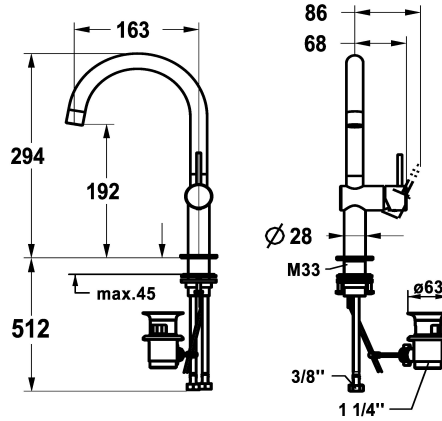

KWC ONO E Lever mixer – Washbasin

Modell-Linie: ONO E | 12.578.132.000FL
Umyvadlové armatury | Hydraulické armatury

KWC-No.

125624
chromeline, A160, flexible connection hoses, with pop-up valve

125625
stainless steel, A160, flexible connection hoses, with pop-up valve

- * Lever mixer
- * Made of stainless steel
- * Lever installation only possible on the right side
- Child safety: cold water flow in lever position towards the front
- * EcoProtect - water-saving device
- * Swivel spout 120°
- Neoperl® Caché® SJR, swivelling jet regulator
- * OptimalSpace - ample space for washing or working
- * KWC cartridge S 25

ATT-KWC-FARBCODE

chromeline

stainless steel

- with ceramic discs
- flow rate and temperature continuously variable
- * Flexible connection hoses 3/8"
- * QuickInstallation - Fastening via threaded connection with locking screws
- * Mounting hole size ø35 mm
- * Scope of delivery:
- KWC pop-up valve Z.538.581.000

Material

4.4 l/min (3 bar)

mit_Ablaufgarnitur

Flexible_Anschlusschläuche

schwenkbar

seitenbedient

chromeline

Standmontage