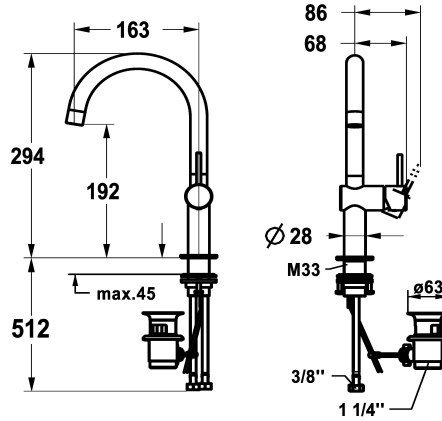

KWC ONO E Lever mixer – Washbasin

Modell-Linie: ONO E | 12.578.132.000FL
Taps | Manual taps

KWC-No.

125624
chromeline, A160, flexible connection hoses, with pop-up valve

125625
stainless steel, A160, flexible connection hoses, with pop-up valve

- * Lever mixer
- * Made of stainless steel
- * Lever installation only possible on the right side
- Child safety: cold water flow in lever position towards the front
- * EcoProtect - water-saving device
- * Swivel spout 120°
- Neoperl® Caché® SJR, swivelling jet regulator
- * OptimalSpace - ample space for washing or working
- * KWC cartridge S 25

Color code

chrome

stainless steel

- with ceramic discs
- flow rate and temperature continuously variable
- * Flexible connection hoses 3/8"
- * QuickInstallation - Fastening via threaded connection with locking screws
- * Mounting hole size ø35 mm
- * Scope of delivery:
- KWC pop-up valve Z.538.581.000

4.4 l/min (3 bar)
with pop-up valve
Flexible connection hoses
swivel
side lever
chrome
Pillar installation
Faucet
J-Spout
294
Battery1
A 160
A
192
stainless steel

Spare Parts

KWC ONO E Lever mixer – Washbasin